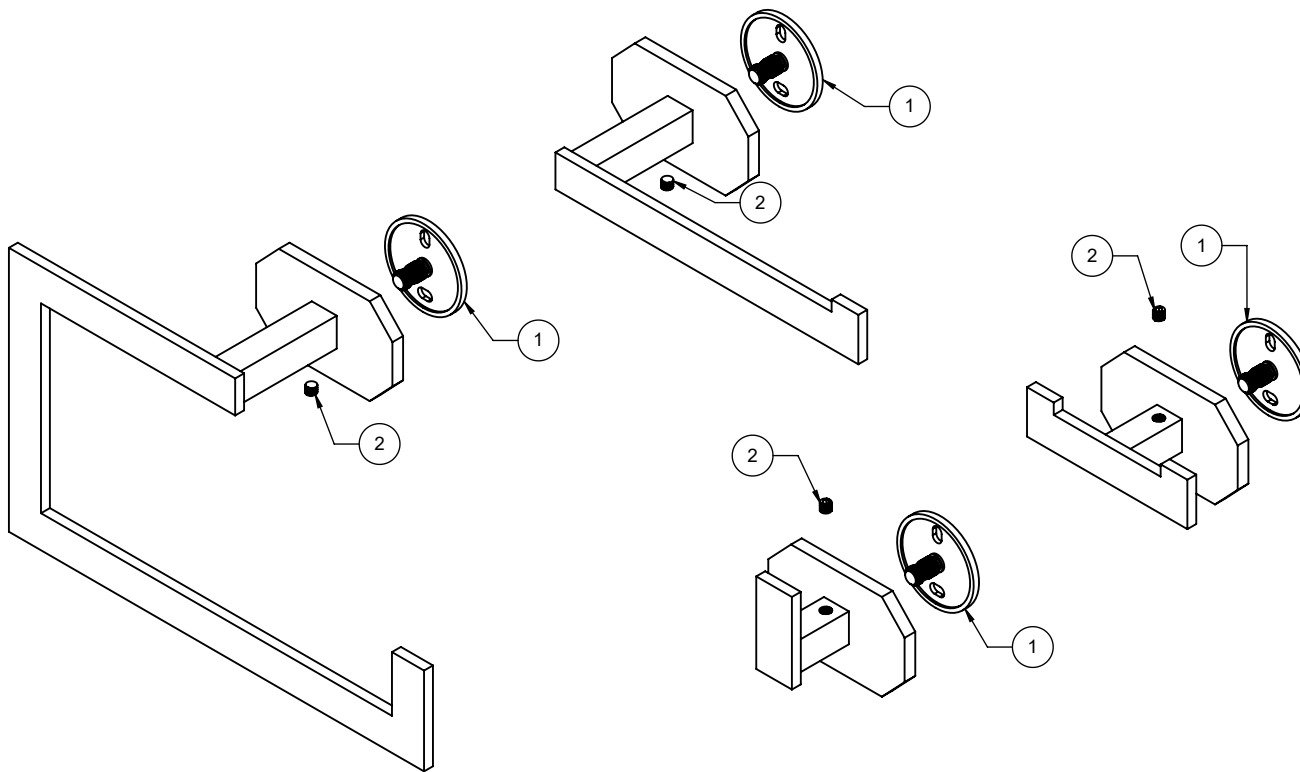

C2-9
C2-18
C2-24
C2-30

To order spare parts add and/or replace as stated below:

SPD- prefix added to part number(s)

-ZZ replaced with finish code (see finish table)

-WW replaced with **-90** (light finish) or **-96** (dark finish)

Ex: **SPD-7-100278-PC** or **SPD-86030-96**

ITEM	PART NO.	DESCRIPTION	QTY.
1	880368-ZZ	WALL MOUNT, 77 SERIES ACC	2
2	86182-90	SETSCREW M5 X 0.8 X 5MM SCKT HD CONE PT SS	2
3	882811-99	SCREW, FLAT HEAD, PHILLIPS SHEET METAL, 8 X 1-1/2" FOR ACCESS	4
4	86154-81	ANCHOR, TOGGLE, 3/8"-1/2" WALL	4
5	880007-91	KEY, ALLEN, 2.5MM	1

for ITEM 2

C2-TR
C2-RH
C2-DRH
C2-STP

To order spare parts add and/or replace as stated below:

SPD- prefix added to part number(s)
-ZZ replaced with finish code (see finish table)
-WW replaced with **-90** (light finish) or **-96** (dark finish)

Ex: **SPD-7-100278-PC** or **SPD-86030-96**

ITEM	PART NO.	DESCRIPTION	QTY.
1	880368-ZZ	WALL MOUNT, 77 SERIES ACC	1
2	86182-90	SETSCREW M5 X 0.8 X 5MM SCKT HD CONE PT SS	1
3	882811-99	SCREW, FLAT HEAD, PHILLIPS SHEET METAL, 8 X 1-1/2" FOR ACCESS	2
4	86154-81	ANCHOR, TOGGLE, 3/8"-1/2" WALL	2
5	880007-91	KEY, ALLEN, 2.5MM	1