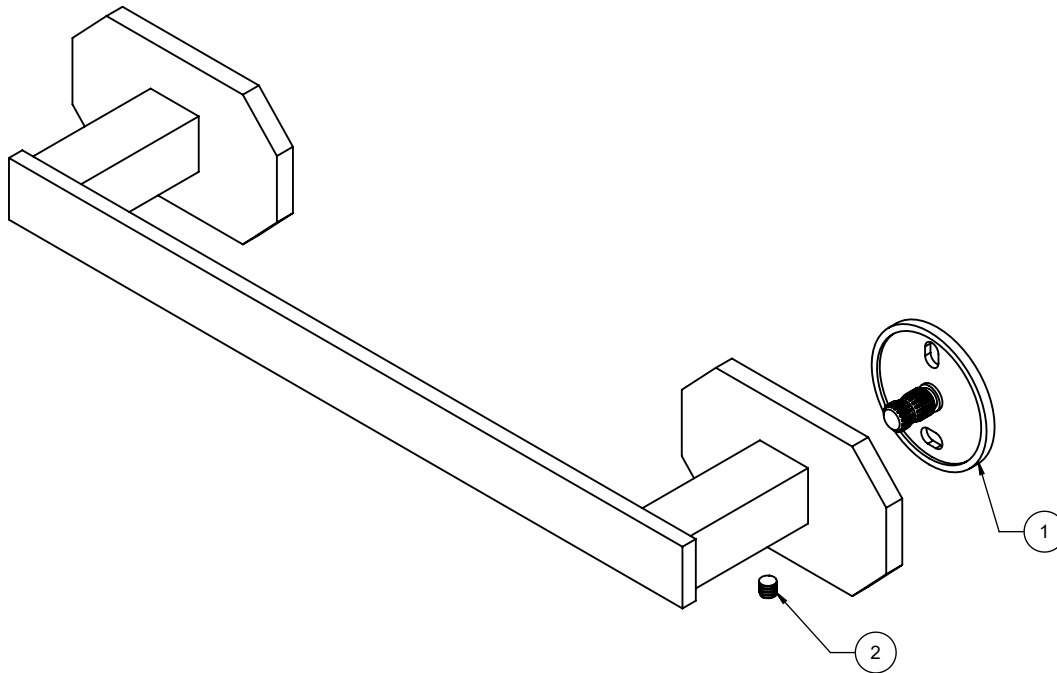

C2-9
C2-18
C2-24
C2-30

To order spare parts add and/or replace as stated below:

SPD- prefix added to part number(s)

-ZZ replaced with finish code (see finish table)

-WW replaced with **-90** (light finish) or **-96** (dark finish)

Ex: **SPD-7-100278-PC** or **SPD-86030-96**

ITEM	PART NO.	DESCRIPTION	QTY.
1	880368-ZZ	WALL MOUNT, 77 SERIES ACC	2
2	86182-90	SETSCREW M5 X 0.8 X 5MM SCKT HD CONE PT SS	2
3	882811-99	SCREW, FLAT HEAD, PHILLIPS SHEET METAL, 8 X 1-1/2" FOR ACCESS	4
4	86154-81	ANCHOR, TOGGLE, 3/8"-1/2" WALL	4
5	880007-91	KEY, ALLEN, 2.5MM	1

for ITEM 2

C2-TR
C2-RH
C2-DRH
C2-STP

To order spare parts add and/or replace as stated below:

SPD- prefix added to part number(s)
-ZZ replaced with finish code (see finish table)
-WW replaced with **-90** (light finish) or **-96** (dark finish)

Ex: **SPD-7-100278-PC** or **SPD-86030-96**

ITEM	PART NO.	DESCRIPTION	QTY.
1	880368-ZZ	WALL MOUNT, 77 SERIES ACC	1
2	86182-90	SETSCREW M5 X 0.8 X 5MM SCKT HD CONE PT SS	1
3	882811-99	SCREW, FLAT HEAD, PHILLIPS SHEET METAL, 8 X 1-1/2" FOR ACCESS	2
4	86154-81	ANCHOR, TOGGLE, 3/8"-1/2" WALL	2
5	880007-91	KEY, ALLEN, 2.5MM	1